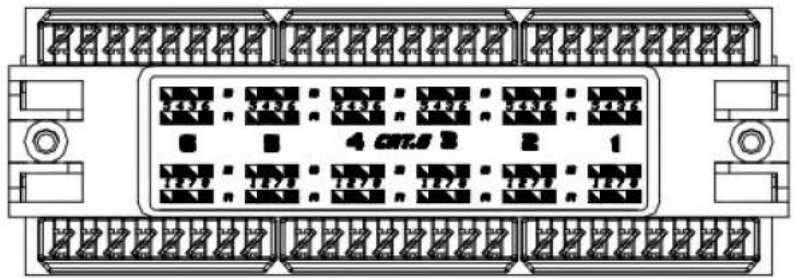

Features

- Manufactured acc. to Link Performance Class E, for up to 250 MHz, EN 50173 and ISO/IEC 11801
- UL, 3P Permanent Link and Channel Link certified
- RJ45 jacks
- Cable installation via LSA strips, color coded acc. EIA/TIA 568 A&B
- Fixing option for cable ties, central ground connection
- Suitable for 483 mm (19") rack mount
- Material housing: SECC, 1.5 mm galvanized, cold-rolled steel acc. EN1.4301
- Available as 16-port (1U), 24-port (1U) and 48-port (2U)

Product Overview

The unshielded CAT 6 Patch Panel from DIGITUS® is available as 16- or 24-port (1 Height unit) or 48-port version (2 Height units).

It is manufactured acc. to Link Performance Class E, for up to 250 MHz, EN 50173 and ISO/IEC 11801 and also UL, 3P Permanent Link and Channel Link certified. The housing is made of 1.5 mm galvanized cold-rolled steel is therefore perfectly suitable for 19" rack mounting.

Product Images

DN-91624U

DN-91648U

Technical Drawings

DN-91624U

Product Number Information

- DN-91616U DIGITUS[®] CAT 6, Class E Patch Panel, unshielded, 16-port RJ45, 8P8C, LSA, 1U, rack mount, color black (RAL 9005)
- DN-91624U DIGITUS[®] CAT 6, Class E Patch Panel, unshielded, 24-port RJ45, 8P8C, LSA, 1U, rack mount, color black (RAL 9005)
- DN-91648U DIGITUS[®] CAT 6, Class E Patch Panel, unshielded, 48-port RJ45, 8P8C, LSA, 2U, rack mount, color black (RAL 9005)

Product Number Information - Accessories

- DN-LSA-PT DIGITUS[®] LSA Punch Down Tool
- DN-94014 DIGITUS[®] Pliers, cutting area 0.7 mm hole, for precise and easy cutting, compact design, with ergonomic handle (yellow)
- DN-94015 DIGITUS[®] Cutter & Stripper, 5" electrical cutter & stripper for flush cutting, size 20-24 AWG
- DN-CT-10M-20 Velcro Tape, 20 mm wide, for structured cabling, 10 m roll, color black