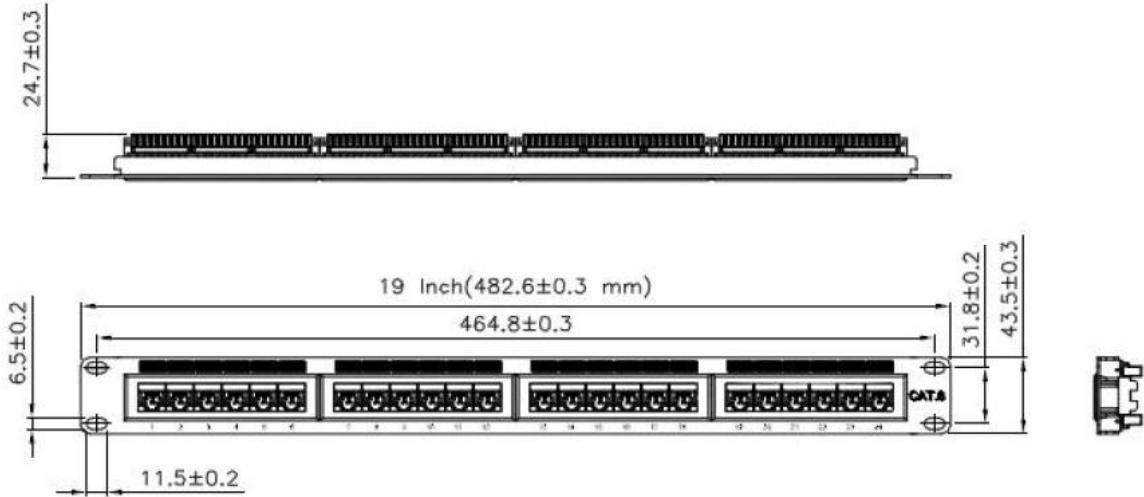

Features

- Manufactured acc. to Link Performance Class E, for up to 250 MHz, EN 50173 and ISO/IEC 11801
- UL, 3P Permanent Link and Channel Link certified
- RJ45 jacks
- Cable installation via LSA strips, color coded acc. EIA/TIA 568 A&B
- Fixing option for cable ties, central ground connection
- Suitable for 483 mm (19") rack mount
- Material housing: SECC, 1.5 mm galvanized, cold-rolled steel acc. EN1.4301
- Available as 16-port (1U), 24-port (1U) and 48-port (2U)

Product Overview

The unshielded CAT 6 Patch Panel from DIGITUS® is available as 16- or 24-port (1 Height unit) or 48-port version (2 Height units).

It is manufactured acc. to Link Performance Class E, for up to 250 MHz, EN 50173 and ISO/IEC 11801 and also UL, 3P Permanent Link and Channel Link certified. The housing is made of 1.5 mm galvanized cold-rolled steel is therefore perfectly suitable for 19" rack mounting.

Product Images

DN-91624U

DN-91648U

Technical Drawings

DN-91624U

Product Number Information

- DN-91616U DIGITUS[®] CAT 6, Class E Patch Panel, unshielded, 16-port RJ45, 8P8C, LSA, 1U, rack mount, color black (RAL 9005)
- DN-91624U DIGITUS[®] CAT 6, Class E Patch Panel, unshielded, 24-port RJ45, 8P8C, LSA, 1U, rack mount, color black (RAL 9005)
- DN-91648U DIGITUS[®] CAT 6, Class E Patch Panel, unshielded, 48-port RJ45, 8P8C, LSA, 2U, rack mount, color black (RAL 9005)

Product Number Information - Accessories

- DN-LSA-PT DIGITUS[®] LSA Punch Down Tool
- DN-94014 DIGITUS[®] Pliers, cutting area 0.7 mm hole, for precise and easy cutting, compact design, with ergonomic handle (yellow)
- DN-94015 DIGITUS[®] Cutter & Stripper, 5" electrical cutter & stripper for flush cutting, size 20-24 AWG
- DN-CT-10M-20 Velcro Tape, 20 mm wide, for structured cabling, 10 m roll, color black