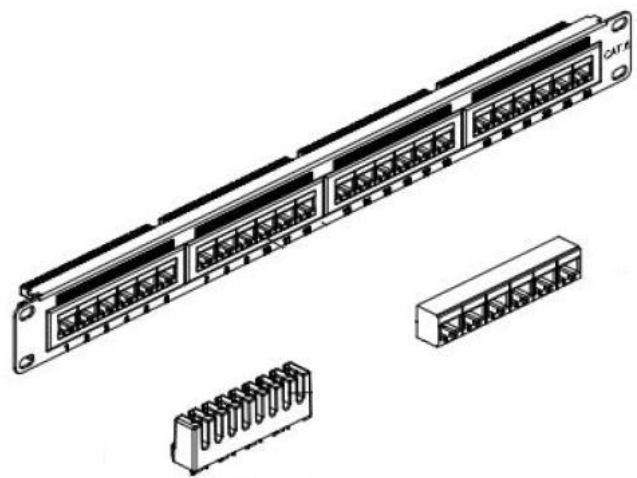

Features

- Manufactured acc. to Link Performance Class E, for up to 250 MHz, EN 50173 and ISO/IEC 11801
- UL, 3P Permanent Link and Channel Link certified
- RJ45 jacks
- Cable installation via LSA strips, color coded acc. EIA/TIA 568 A&B
- Fixing option for cable ties, central ground connection
- Suitable for 483 mm (19") rack mount
- Material housing: SECC, 1.5 mm galvanized, cold-rolled steel acc. EN1.4301
- Available as 16-port (1U), 24-port (1U) and 48-port (2U)

Product Overview

The unshielded CAT 6 Patch Panel from DIGITUS® is available as 16- or 24-port (1 Height unit) or 48-port version (2 Height units).

It is manufactured acc. to Link Performance Class E, for up to 250 MHz, EN 50173 and ISO/IEC 11801 and also UL, 3P Permanent Link and Channel Link certified. The housing is made of 1.5 mm galvanized cold-rolled steel is therefore perfectly suitable for 19" rack mounting.

Product Images

DN-91624U

DN-91648U

Technical Drawings

DN-91624U

Product Number Information

- DN-91616U DIGITUS[®] CAT 6, Class E Patch Panel, unshielded, 16-port RJ45, 8P8C, LSA, 1U, rack mount, color black (RAL 9005)
- DN-91624U DIGITUS[®] CAT 6, Class E Patch Panel, unshielded, 24-port RJ45, 8P8C, LSA, 1U, rack mount, color black (RAL 9005)
- DN-91648U DIGITUS[®] CAT 6, Class E Patch Panel, unshielded, 48-port RJ45, 8P8C, LSA, 2U, rack mount, color black (RAL 9005)

Product Number Information - Accessories

- DN-LSA-PT DIGITUS[®] LSA Punch Down Tool
- DN-94014 DIGITUS[®] Pliers, cutting area 0.7 mm hole, for precise and easy cutting, compact design, with ergonomic handle (yellow)
- DN-94015 DIGITUS[®] Cutter & Stripper, 5" electrical cutter & stripper for flush cutting, size 20-24 AWG
- DN-CT-10M-20 Velcro Tape, 20 mm wide, for structured cabling, 10 m roll, color black