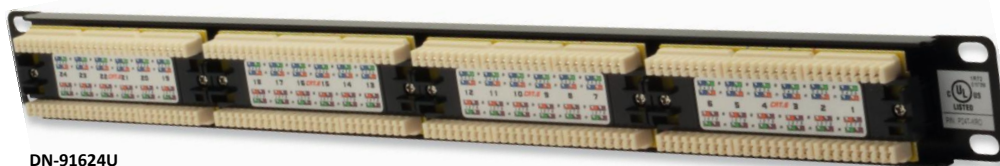

Product Images

DN-91624U